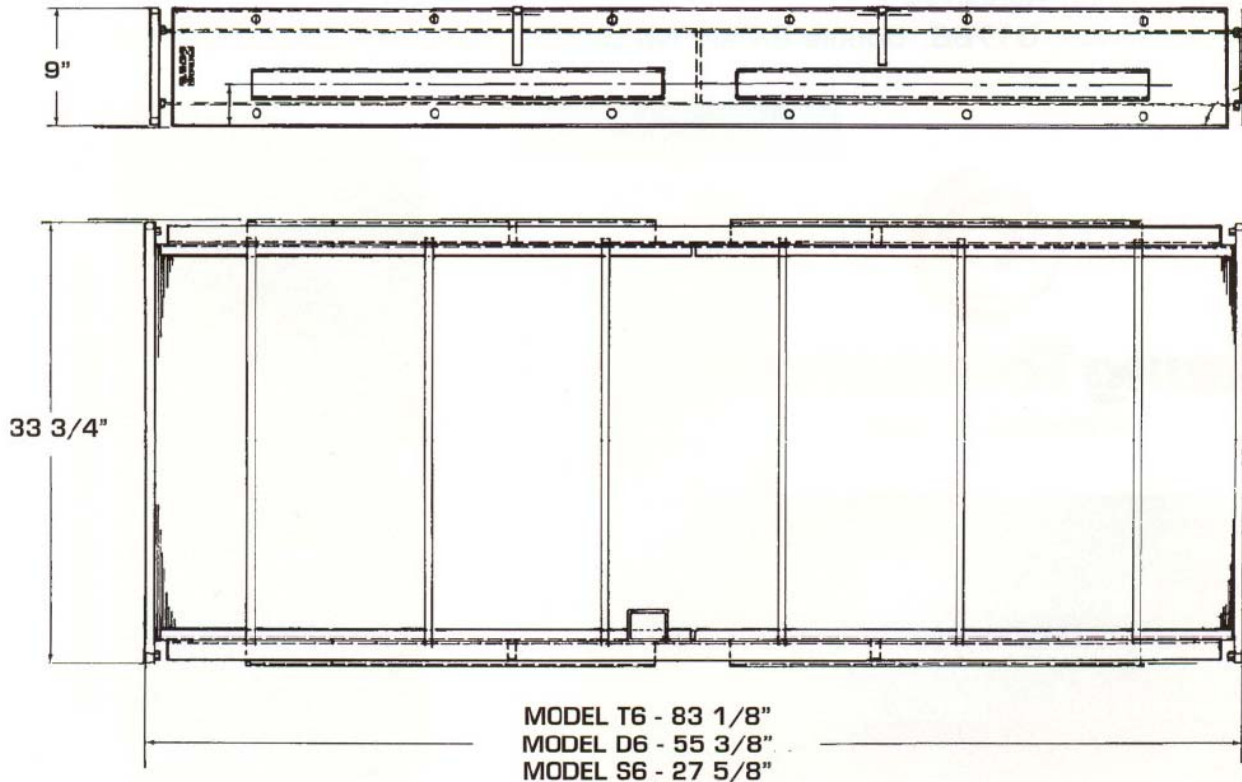

Single 6, Double 6 and Triple 6 Radiators

Description

Young Touchstone's Flat-Round® Mechanical Bond Radiator cores are your best choice for long service life and eliminating downtime. Young Touchstone begins construction with thick heavy copper fins which resist damage and maintain consistent heat transfer. The fins are inserted with flat, heavy wall tubes which have proven reliability. The tube ends are mechanically brought to a perfectly round shape then bonded to a heavy duty steel header plate with the Young Touchstone's Mechanical Bond process. Young Touchstone's unique bolted, deflection free side rails with patented expansion joints are added for strength and rigidity.

Young Touchstone's Mechanical Bond EMD replacement radiator cores are available in Single length 6 row, Double length 6 row, or Triple length 6 row cores. Two Triple length 6 row cores can be substituted for three conventional Double length 6 row cores. One Triple length core can be substituted for one Single and one Double length 6 row core bank. Young Touchstone's Mechanical Bond Radiators are also available in 8 row and 4 row configurations.

Specify Young Touchstone Mechanical Bond Radiator core replacements:

Singe 6	Part Number 01788
Double 6	Part Number 02190
Triple 6	Part Number 02192

Young Touchstone
7270 S 13th St, Ste 201
Oak Creek, WI 53154
PH: (414) 768-7420
FX: (414) 762-0632

Packaging - Processing
Bid on Equipment
1-847-683-7720
www.bid-on-equipment.com

Catalog Single 6, Double 6, Triple 6
July, 2008, Second Edition