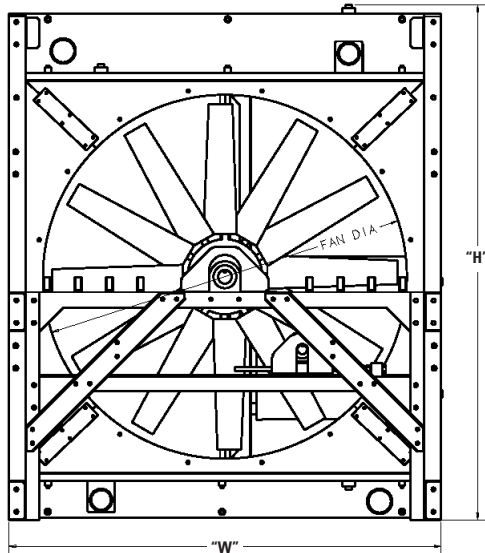

FR Models Technical Data Table

| Model | Max. W (in) | Max. H (in) | Max. D (in) | Max. Weight (lbs) | Max. Volume (gal) | Max. Fan Dia. (in) |
|-------|-------------|-------------|-------------|-------------------|-------------------|--------------------|
| 04 | 34 | 47 | 55 | 992 | 18 | 24 |
| 06 | 39 | 50 | 55 | 1,123 | 23 | 27 |
| 08 | 42 | 55 | 55 | 1,254 | 26 | 32 |
| 10 | 47 | 59 | 55 | 1,418 | 31 | 36 |
| 12 | 50 | 63 | 55 | 1,720 | 36 | 40 |
| 15 | 55 | 67 | 55 | 1,913 | 41 | 44 |
| 19 | 61 | 74 | 55 | 2,182 | 50 | 48 |
| 24 | 67 | 80 | 55 | 2,476 | 58 | 54 |
| 28 | 72 | 89 | 55 | 2,816 | 72 | 60 |
| 32 | 77 | 93 | 55 | 3,067 | 80 | 64 |
| 36 | 81 | 98 | 55 | 3,301 | 89 | 68 |
| 40 | 85 | 102 | 57 | 3,528 | 95 | 72 |
| 44 | 90 | 103 | 57 | 3,735 | 100 | 76 |
| 50 | 94 | 111 | 59 | 4,314 | 112 | 80 |
| 56 | 101 | 113 | 59 | 4,679 | 121 | 84 |
| 60 | 101 | 121 | 59 | 4,903 | 131 | 88 |
| 64 | 105 | 123 | 59 | 5,122 | 138 | 92 |
| 73 | 114 | 127 | 59 | 5,639 | 150 | 96 |
| 94 | 129 | 142 | 59 | 8,106 | 168 | 108 |