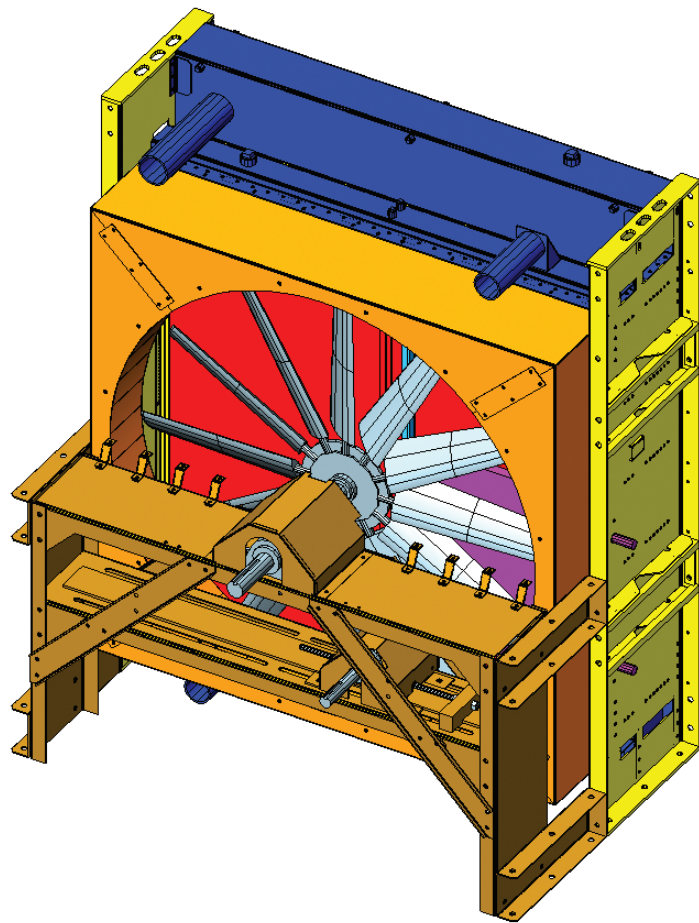

FR Models

Vertical Core / Skid Mount / Fan-On-Radiator

Genset Application

Skid mounted designs for fan-on-radiator applications. Ideal for cooling a wide range of diesel or gas engine powered gensets from 400 kW to 3,000 kW.

Superior Durability

High strength mechanical-bond core and exclusive O-ring tank seals provide unmatched reliability and durability.

Configurator System

Our configurator process combines flexibility and standardization with speed. Radiator designs are optimized and assembled with pre-engineered components in short lead-times.

Product Performance

Our product line offers a wide range of core face areas, row counts, fan drives, finish coatings and structural options. These radiators perform in the most difficult generator set installations and environments.

Technology

We developed the industry's leading application engineering software to deliver quick and accurate cooling solutions. Lean manufacturing principles eliminate waste, improve quality and reduce cost.

2825 Four Mile Road, Racine, WI 53404-1005 • Phone: 262.639.1010 • Fax: 262.639.1013

Packaging - Processing
Bid on Equipment
1-847-683-7720
www.bid-on-equipment.com