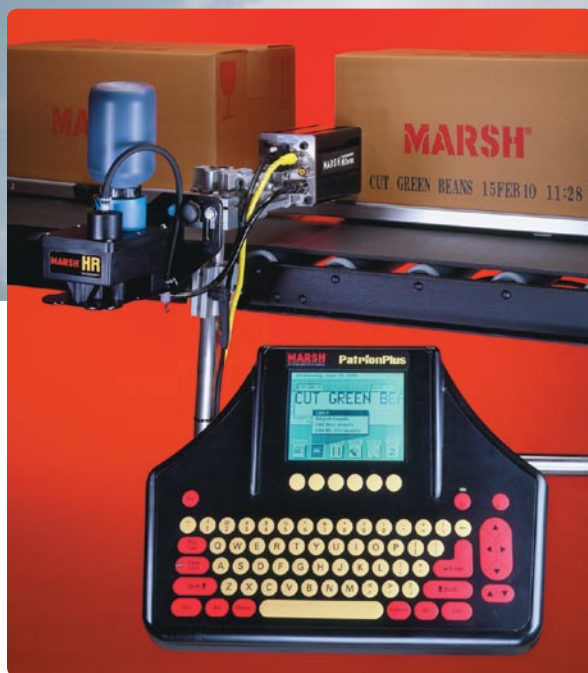

High resolution and dot matrix characters from one system

Dual tasking for printing on two production lines

Prints on both porous and semi-porous surfaces

Marsh[®] PatrionPlus[®]

Large Character Ink Jet Printer

Large character dot matrix
or fully formed characters
from one system.

The Marsh PatrionPlus® large character printing system is more versatile, more functional and more adaptable than ever to meet your expanding needs. The advanced printer technology in this system has unique printhead flexibility that allows you to meet numerous production line applications with the versatility to print dot matrix or fully formed, high-resolution characters from one truly reliable system.

- Large, ergonomically correct keyboard is simple to use with large, easy-to-read LCD display that reduces the chance of error
- Menu-driven programming comes standard in eight languages, and additional languages are available
- Drives up to (16) printheads, with each printhead capable of printing up to three lines of text

the piezo print engine that delivers 150 vertical DPI fully formed characters and enhanced legibility.

- Print large, sharp text and serialized numbers, logos and bar codes
- Compact size of HR printhead fits more production lines and allows for more applications
- Quick, clear printing up to 200 feet/min. (61 mpm) and a 1/4" (7 mm) throw distance
- Low maintenance from no moving parts