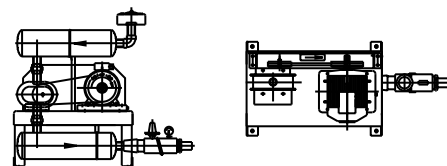

THE PNEUMATIC CONVEYING PEOPLE

SEMCO-TBS

TO CONTACT A SEMCO-TBS REPRESENTATIVE, PLEASE CALL 1-800-730-5859
OR VISIT US ONLINE AT WWW.SEMCOTBS.COM AND INFO@SEMCO-TBS.COM

PRESSURE BLOWER

SEMCO-TBS HAS DEVELOPED A COMPACT POSITIVE DISPLACEMENT PRESSURE BLOWER WHICH MEETS A WIDE RANGE OF INDUSTRIAL APPLICATIONS

PRESSURE BLOWER

| SPECIFICATIONS | | | |
|----------------|--|-------------|--------------|
| MODEL | DIMENSIONAL DATA ^{IN} (MM) | | |
| | 'A' | 'B' | 'C' |
| BU-P-150 | 36 (914) | 24 (610) | 56 (1422) |
| BU-P-250 | 40 (1016) | 30 (762) | 60 (1524) |
| BU-P-450 | 60 (1524) | 30 (762) | 72 (1829) |
| BU-P-650 | 60 (1524) | 30 (762) | 72 (1829) |
| BU-P-900 | 72 (1829) | 33 (838) | 84 (2134) |
| BU-P-1350 | 84 (2134) | 36 (914) | 90 (2286) |