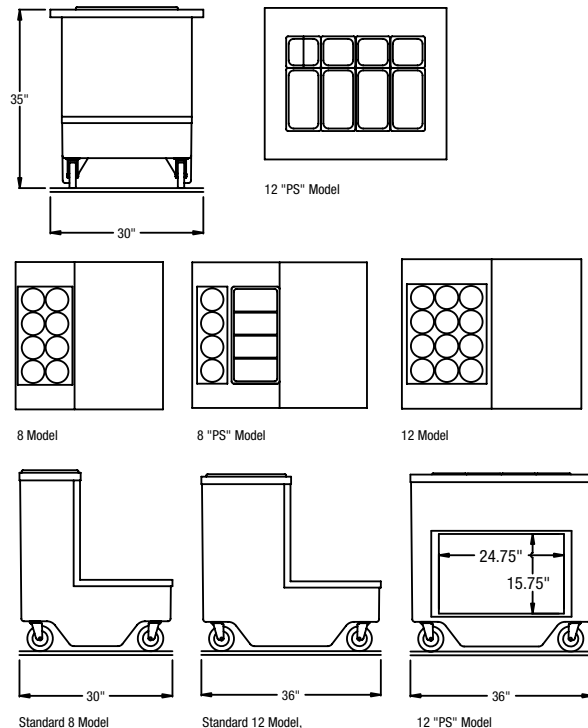

Description:

Randell's RANFG SW Stainless Steel Top Tray & Silverware Stand designed for virtually any tray & silverware application, the RANFG SW series is enclosed in brilliant one-piece fiberglass body and 16 gauge stainless steel top.

Specifications:

CABINET CONSTRUCTION: One-piece molded fiberglass body for smooth exterior finish. All corners and areas where accessories are mounted are reinforced internally with metal backers.

TOP CONSTRUCTION: Exterior top is standard in reinforced 16 gauge 300 series stainless steel with #4 finish. Optional 14 gauge tops available at a minimal upgrade.

Standard Features:

- Concealed locking mechanism with easy to use spring-activated catch
- Adaptor plate top allows flexibility to use a variety of bin applications

Available Fiberglass Colors: Options & Accessories:

☐ Pitch Black	☐ Canopy
☐ Dark-Bark Brown	☐ Overshelves
☐ Cabernet Wine	☐ Trayslides
☐ British Racing Green	☐ Corian top
☐ Tin Man Gray	☐ Granite top
☐ True Blue	☐ Kick Plate
☐ Light Sky Blue	☐ Graphics
☐ Candy Apple Red	☐ Sneeze Guards
☐ Tiger Lilly Orange	☐ Elementary School Height
☐ Canary Yellow	☐ Electrical Distribution System
☐ White	

SILVERWARE/BIN CONFIGURATION		
RANFG SW-8	RANFG SW-12	RANFG SW-8PS
(8) round silverware bins (provided)	(12) round silverware bins (provided)	(4) 1/6 & (4) 1/3 pans (pans provided by others)

model RANFG SW-8PS shown with optional kick plate

Model	Length	Depth	Height	Ship Wt.
RANFG SW-8	30"	30"	35"	135
RANFG SW-12	36"	30"	35"	135
RANFG SW-8PS	36"	30"	35"	135