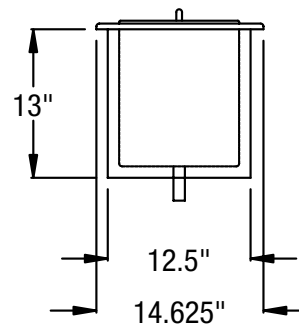

Drop-In Ice Station model 9510IC

Description:

21" x 14 1/2" ice station with stainless steel top and interior. Equipped with 1" ice bin drain and with 40 lb. ice capacity. Removable stainless steel cover provided.

Specifications:

21" x 14 1/2" Top to be one piece of die-stamped 20 gauge stainless steel with. Ice bin liner is stainless steel, coved cornered and equipped with 1" drain. Foamed in place polyurethane insulation, and 40 lb. ice capacity. Outer body is corrosion resistant steel. Removable stainless steel cover provided.

CUTOUT DIMENSIONS:

19.75" X 13.125"

Component