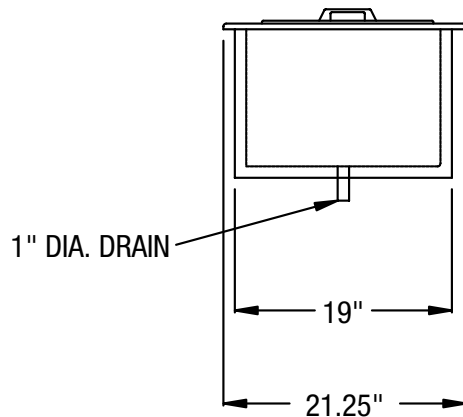

Drop-In Ice Station model 9510IC

Description:

21" x 14 1/2" ice station with stainless steel top and interior. Equipped with 1" ice bin drain and with 40 lb. ice capacity. Removable stainless steel cover provided.

Specifications:

21" x 14 1/2" Top to be one piece of die-stamped 20 gauge stainless steel with. Ice bin liner is stainless steel, coved cornered and equipped with 1" drain. Foamed in place polyurethane insulation, and 40 lb. ice capacity. Outer body is corrosion resistant steel. Removable stainless steel cover provided.

CUTOUT DIMENSIONS:

19.75" X 13.125"

Component