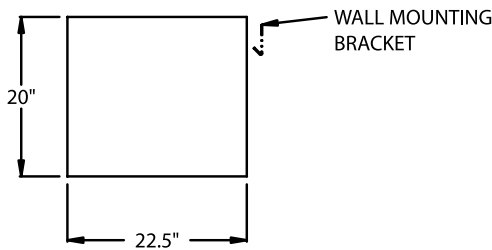

model 41048A shown

LEGEND FOR MODEL # 41036A

AFF = ABOVE FIXED FLOOR

JUNCTION BOX  
120V/60Hz/1Ph  
2.0 Amps

8' LONG CORD SET  
(NEMA 5-15P)

Drawings are to be viewed in the same order as the chart

Unit Length	Clearances Through Door		Interior Depth Behind Sliding Glass Doors
	Lt. to Rt.	Top to Bottom	
36"	12 3/4"	15 3/8"	12 3/4"
48"	18 3/4"	15 3/8"	12 3/4"
60"	24 3/4"	15 3/8"	12 3/4"