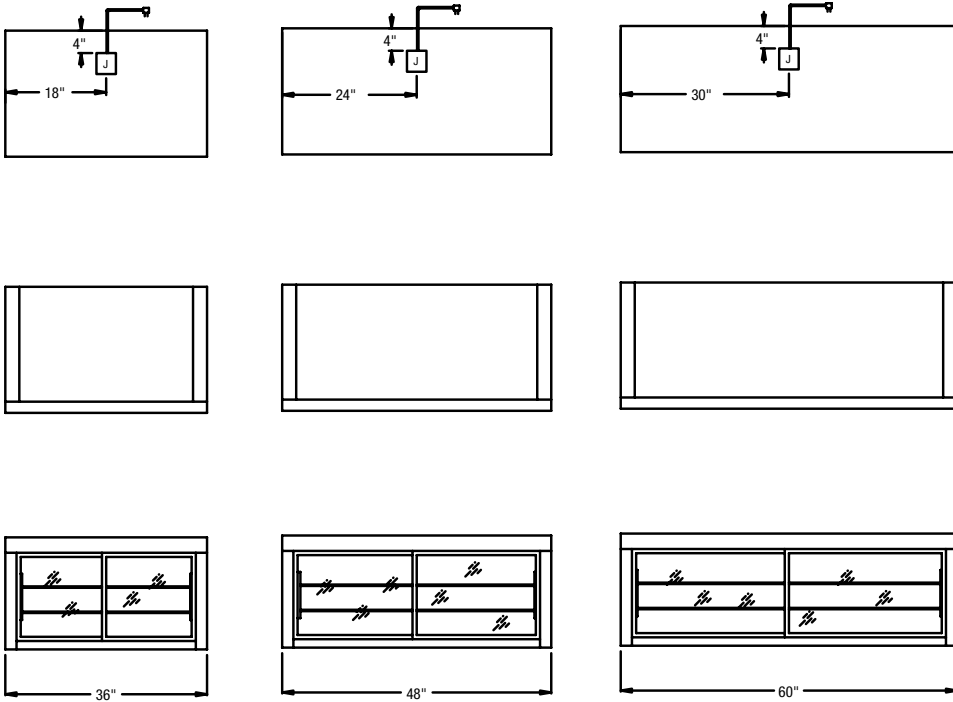

LEGEND FOR MODEL # 41036A

AFF = ABOVE FIXED FLOOR

JUNCTION BOX
120V/60Hz/1Ph
2.0 Amps

8' LONG CORD SET
(NEMA 5-15P)