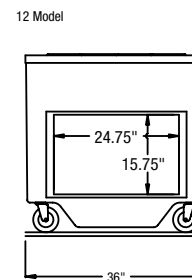

Standard 8 Model

Standard 12 Model, & 8 inch PS Model

12 inch PS Model

Model	Length	Depth	Height	Ship Wt.
14GFG SW-8	30"	30"	35"	135
14GFG SW-12	36"	30"	35"	135
14GFG SW-8PS	36"	30"	35"	135