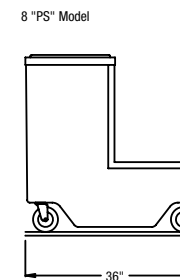

Standard 12 Model, & 8 inch PS Model

Available Fiberglass Colors: Options & Accessories:

☐ Pitch Black	☐ Canopy
☐ Dark-Bark Brown	☐ Overshelves
☐ Cabernet Wine	☐ Trayslides
☐ British Racing Green	☐ Corian top
☐ Tin Man Gray	☐ Granite top
☐ True Blue	☐ Kick Plate
☐ Light Sky Blue	☐ Graphics
☐ Candy Apple Red	☐ Sneeze Guards
☐ Tiger Lilly Orange	☐ Elementary School Height
☐ Canary Yellow	☐ Electrical Distribution System
☐ White	

SILVERWARE/BIN CONFIGURATION		
14GFG SW-8	14GFG SW-12	14GFG SW-8PS
(8) round silverware bins (provided)	(12) round silverware bins (provided)	(4) 1/6 & (4) 1/3 pans (pans provided by others)

model 14GFG SW-8PS shown with optional kick plate