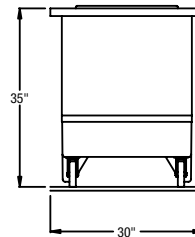

Specifications:

CABINET CONSTRUCTION: One-piece molded fiberglass body for smooth exterior finish. All corners and areas where accessories are mounted are reinforced internally with metal backers.

TOP CONSTRUCTION: Exterior top is standard in reinforced 14 gauge 300 series stainless steel with #4 finish.

Standard 8 Model

Standard 12 Model, & 8 inch PS Model

12 inch PS Model

Model	Length	Depth	Height	Ship Wt.
14GFG SW-8	30"	30"	35"	135
14GFG SW-12	36"	30"	35"	135
14GFG SW-8PS	36"	30"	35"	135