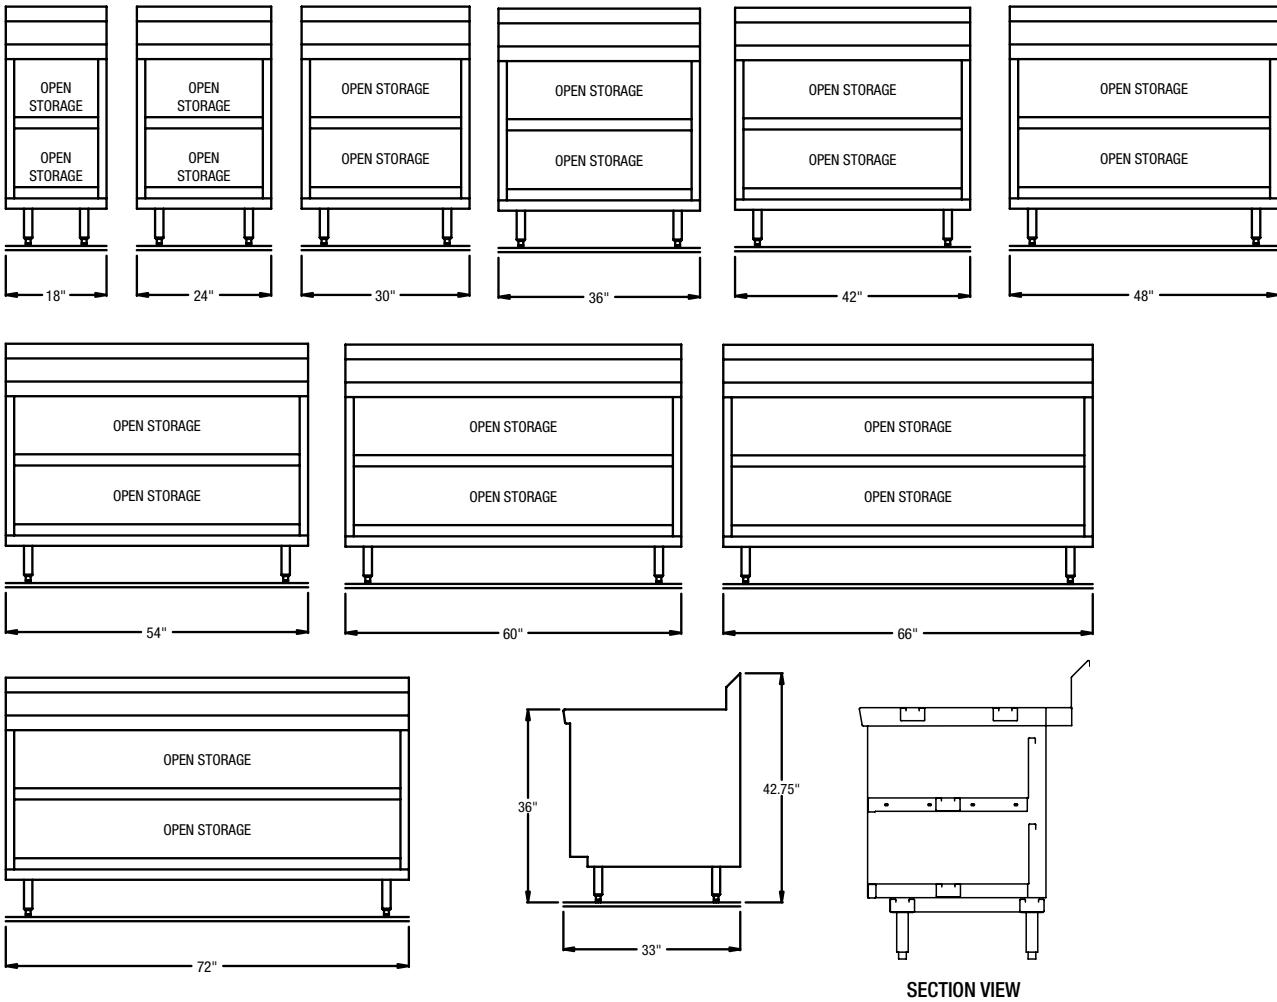

22" Deep Equipment							
Length	18"	24"	30"	36"	42"	48"	54"
Height*	36"	36"	36"	36"	36"	36"	36"
Ship Wt.	127 lbs.	166 lbs.	180 lbs.	204 lbs.	228 lbs.	251 lbs.	277 lbs.
29" Deep Equipment							
Length	60"	66"	72"				
Height*	36"	36"	36"				
Ship Wt.	303 lbs.	328 lbs.	352 lbs.				
33" Deep Equipment							
Length	18"	24"	30"	36"	42"	48"	54"
Model No.	11318	11324	11330	11336	11342	11348	11354
Height*	36"	36"	36"	36"	36"	36"	36"
Ship Wt.	127 lbs.	166 lbs.	180 lbs.	204 lbs.	228 lbs.	251 lbs.	277 lbs.
Length	60"	66"	72"				
Model No.	11360	11366	11372				
Height*	36"	36"	36"				
Ship Wt.	303 lbs.	328 lbs.	352 lbs.				

* All models with adjustable and movable legs for 35 1/2" to 36 3/4" work height.