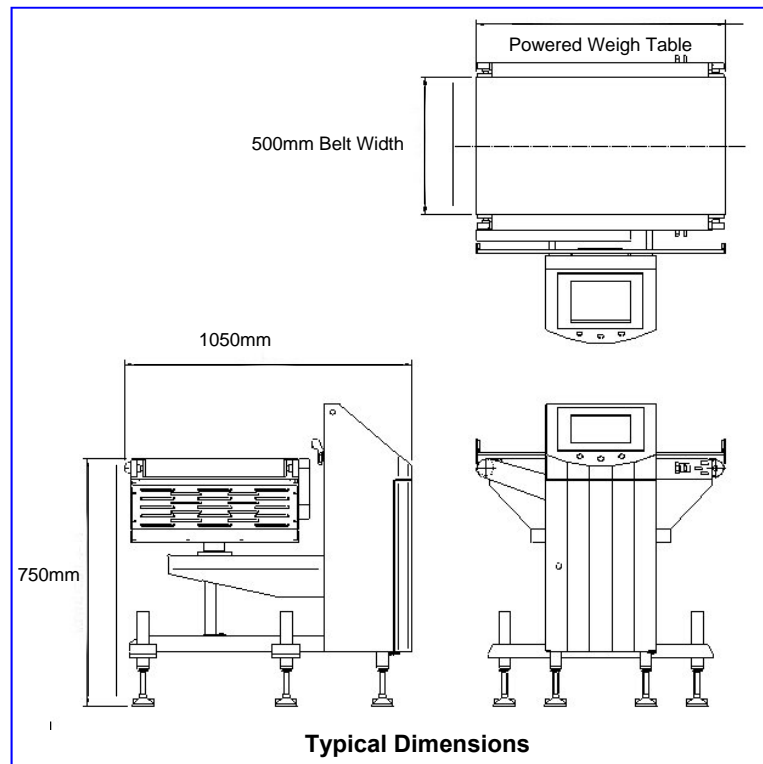

Loma Systems, Summit Ave, Southwood, Farnborough, Hampshire, GU14 0NY

Tel: +44 (0)1252 893300

Fax: +44 (0)1252 513322

Email: sales@loma.co.uk

Packaging - Processing

Bid on Equipment

1-847-683-7720

www.bid-on-equipment.com

Designed to Survive