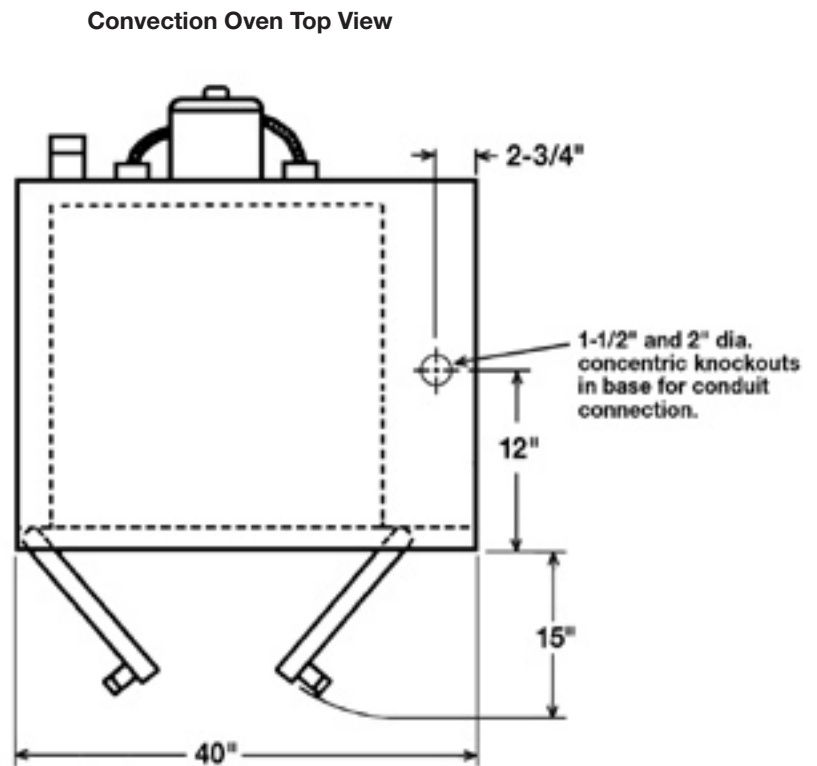

DETAILS AND DIMENSIONS

Front View Stacked Combo

Side View Stacked Combo

701 S Ridge Avenue, Troy, OH 45374
1-888-4HOBART • www.hobartcorp.com

THE COMBO – ROTISSERIE OVEN ON CONVECTION OVEN

DETAILS AND DIMENSIONS

THE COMBO – ROTISSERIE OVEN ON CONVECTION OVEN

701 S Ridge Avenue, Troy, OH 45374
1-888-4HOBART • www.hobartcorp.com

MODEL NO.	WIDTH	DEPTH (INCLUDES HANDLES)	HEIGHT	KW PER OVEN	ELECTRICAL	APPROX. SHIPPING WT. LBS.
HR7 HR7E	38 ⁷ / ₈ "	34"	38 ³ / ₈ "	9.3	208/60/3/1 240/60/3/1	465
HEC5 HEC5D DEC5	40"	41 ¹ / ₂ "	31"	12.5	208/60/3/1 240/60/3/1	590
HEC5X HEC5DX DEC5X	40"	45 ¹ / ₂ "	31"	12.5	208/60/3/1 240/60/3/1	590
STACKED COMBO	40"	41 ¹ / ₂ " or 45 ¹ / ₂ "	77 ³ / ₈ "	—	—	—