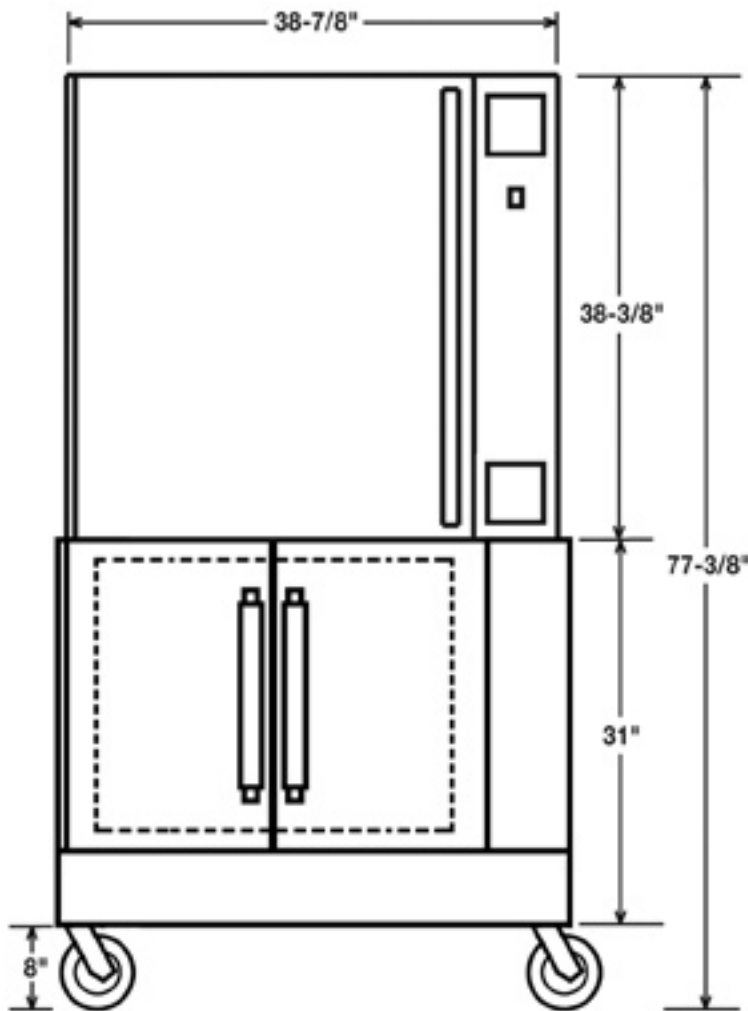

Specifications, Details and Dimensions on Inside and Back.

THE COMBO – ROTISSERIE OVEN ON CONVECTION OVEN

THE COMBO – ROTISSERIE OVEN ON CONVECTION OVEN

701 S Ridge Avenue, Troy, OH 45374
1-888-4HOBART • www.hobartcorp.com

DETAILS AND DIMENSIONS

Front View Stacked Combo

Side View Stacked Combo

701 S Ridge Avenue, Troy, OH 45374
1-888-4HOBART • www.hobartcorp.com

THE COMBO – ROTISSERIE OVEN ON CONVECTION OVEN

DETAILS AND DIMENSIONS