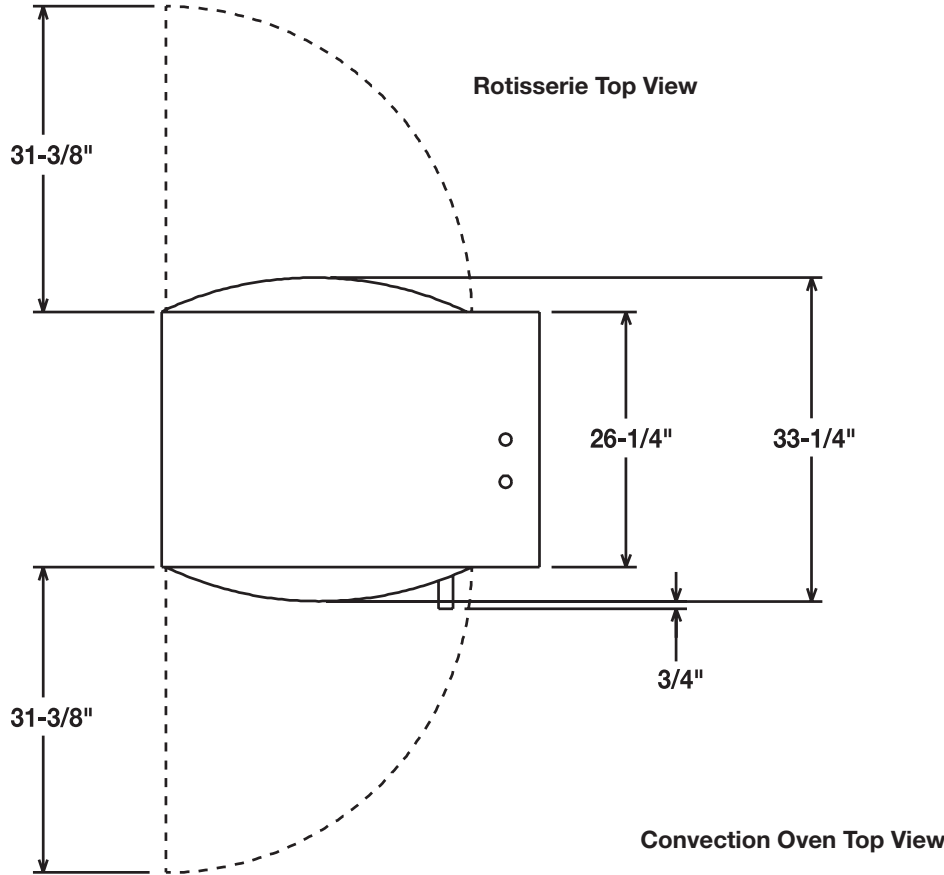

DETAILS AND DIMENSIONS

Front View Stacked Combo

Side View Stacked Combo

701 S Ridge Avenue, Troy, OH 45374
1-888-4HOBART • www.hobartcorp.com

THE COMBO – ROTISSERIE OVEN ON CONVECTION OVEN

DETAILS AND DIMENSIONS

THE COMBO – ROTISSERIE OVEN ON CONVECTION OVEN

701 S Ridge Avenue, Troy, OH 45374
1-888-4HOBART • www.hobartcorp.com

MODEL NO.	WIDTH	DEPTH (INCLUDES HANDLES)	HEIGHT	KW PER OVEN	ELECTRICAL	APPROX. SHIPPING WT. LBS.
HR7 HR7E	38 ⁷ / ₈ "	34"	38 ³ / ₈ "	9.3	208/60/3/1 240/60/3/1	465
HEC5 HEC5D DEC5	40"	41 ¹ / ₂ "	31"	12.5	208/60/3/1 240/60/3/1	590
HEC5X HEC5DX DEC5X	40"	45 ¹ / ₂ "	31"	12.5	208/60/3/1 240/60/3/1	590
STACKED COMBO	40"	41 ¹ / ₂ " or 45 ¹ / ₂ "	77 ³ / ₈ "	—	—	—