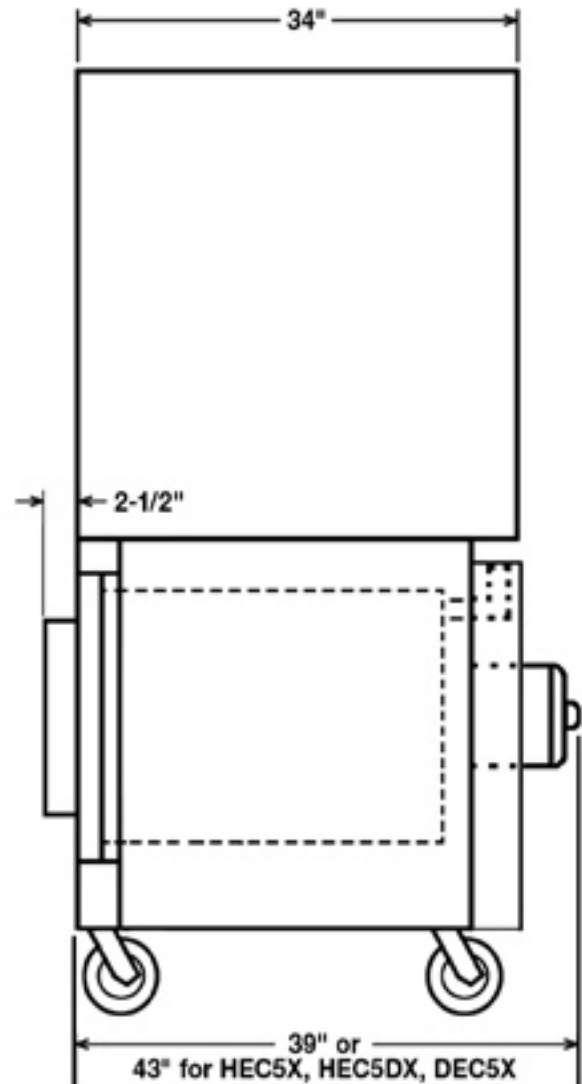

Specifications, Details and Dimensions on Inside and Back.

THE COMBO – ROTISSERIE OVEN ON CONVECTION OVEN

THE COMBO – ROTISSERIE OVEN ON CONVECTION OVEN

701 S Ridge Avenue, Troy, OH 45374
1-888-4HOBART • www.hobartcorp.com

DETAILS AND DIMENSIONS

Front View Stacked Combo

Side View Stacked Combo

701 S Ridge Avenue, Troy, OH 45374
1-888-4HOBART • www.hobartcorp.com

THE COMBO – ROTISSERIE OVEN ON CONVECTION OVEN

DETAILS AND DIMENSIONS