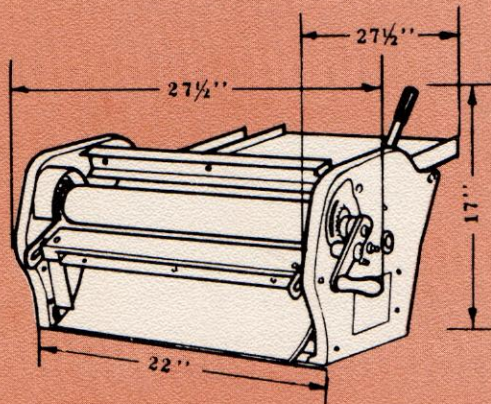

Scrapers: Steel scrapers are ground for perfect alignment with rollers.

Dough feed plate: Hot rolled steel . . . assures easy sliding of dough pieces.

Flour tray: Conveniently located at top of unit.

Motor: ¼ H.P., 110 volt AC, single phase. 6-foot cord and safety plug.

Safety Switch: Flour tray is attached to mercury safety switch. If operator's hands get too near roller, power is shut off.

Speed reducer: Chain-drive speed reducer drives rollers at 52 feet per minute.

Shipping weight (approx.):

MDR-4C 287 lbs. MDR-4S 355 lbs.

Owing to our policy of continuous product improvement, specifications are subject to change without notice.

CONSTRUCTION FEATURES AND SPECIFICATIONS