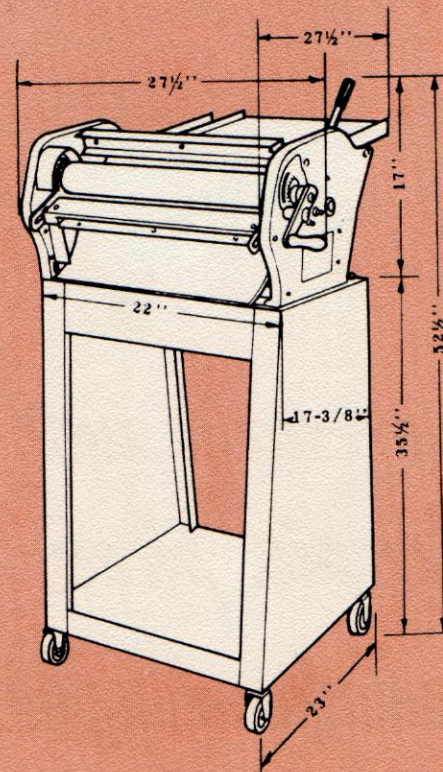

MDR-4S Construction: Welded 14-gauge steel with baked white enamel finish.

Rollers: Cylindrically ground for a precision finish to assure uniform sheeting. Size: 18 inches long by 3½ inches in diameter. Adjustable from 0" to 1". Numerical scale adjustment for repeat setting.

Scrapers: Steel scrapers are ground for perfect alignment with rollers.

Dough feed plate: Hot rolled steel . . . assures easy sliding of dough pieces.

Flour tray: Conveniently located at top of unit.

Motor: ¼ H.P., 110 volt AC, single phase. 6-foot cord and safety plug.

Safety Switch: Flour tray is attached to mercury safety switch. If operator's hands get too near roller, power is shut off.

Speed reducer: Chain-drive speed reducer drives rollers at 52 feet per minute.

Shipping weight (approx.):

MDR-4C 287 lbs. MDR-4S 355 lbs.

Owing to our policy of continuous product improvement, specifications are subject to change without notice.

CONSTRUCTION FEATURES AND SPECIFICATIONS